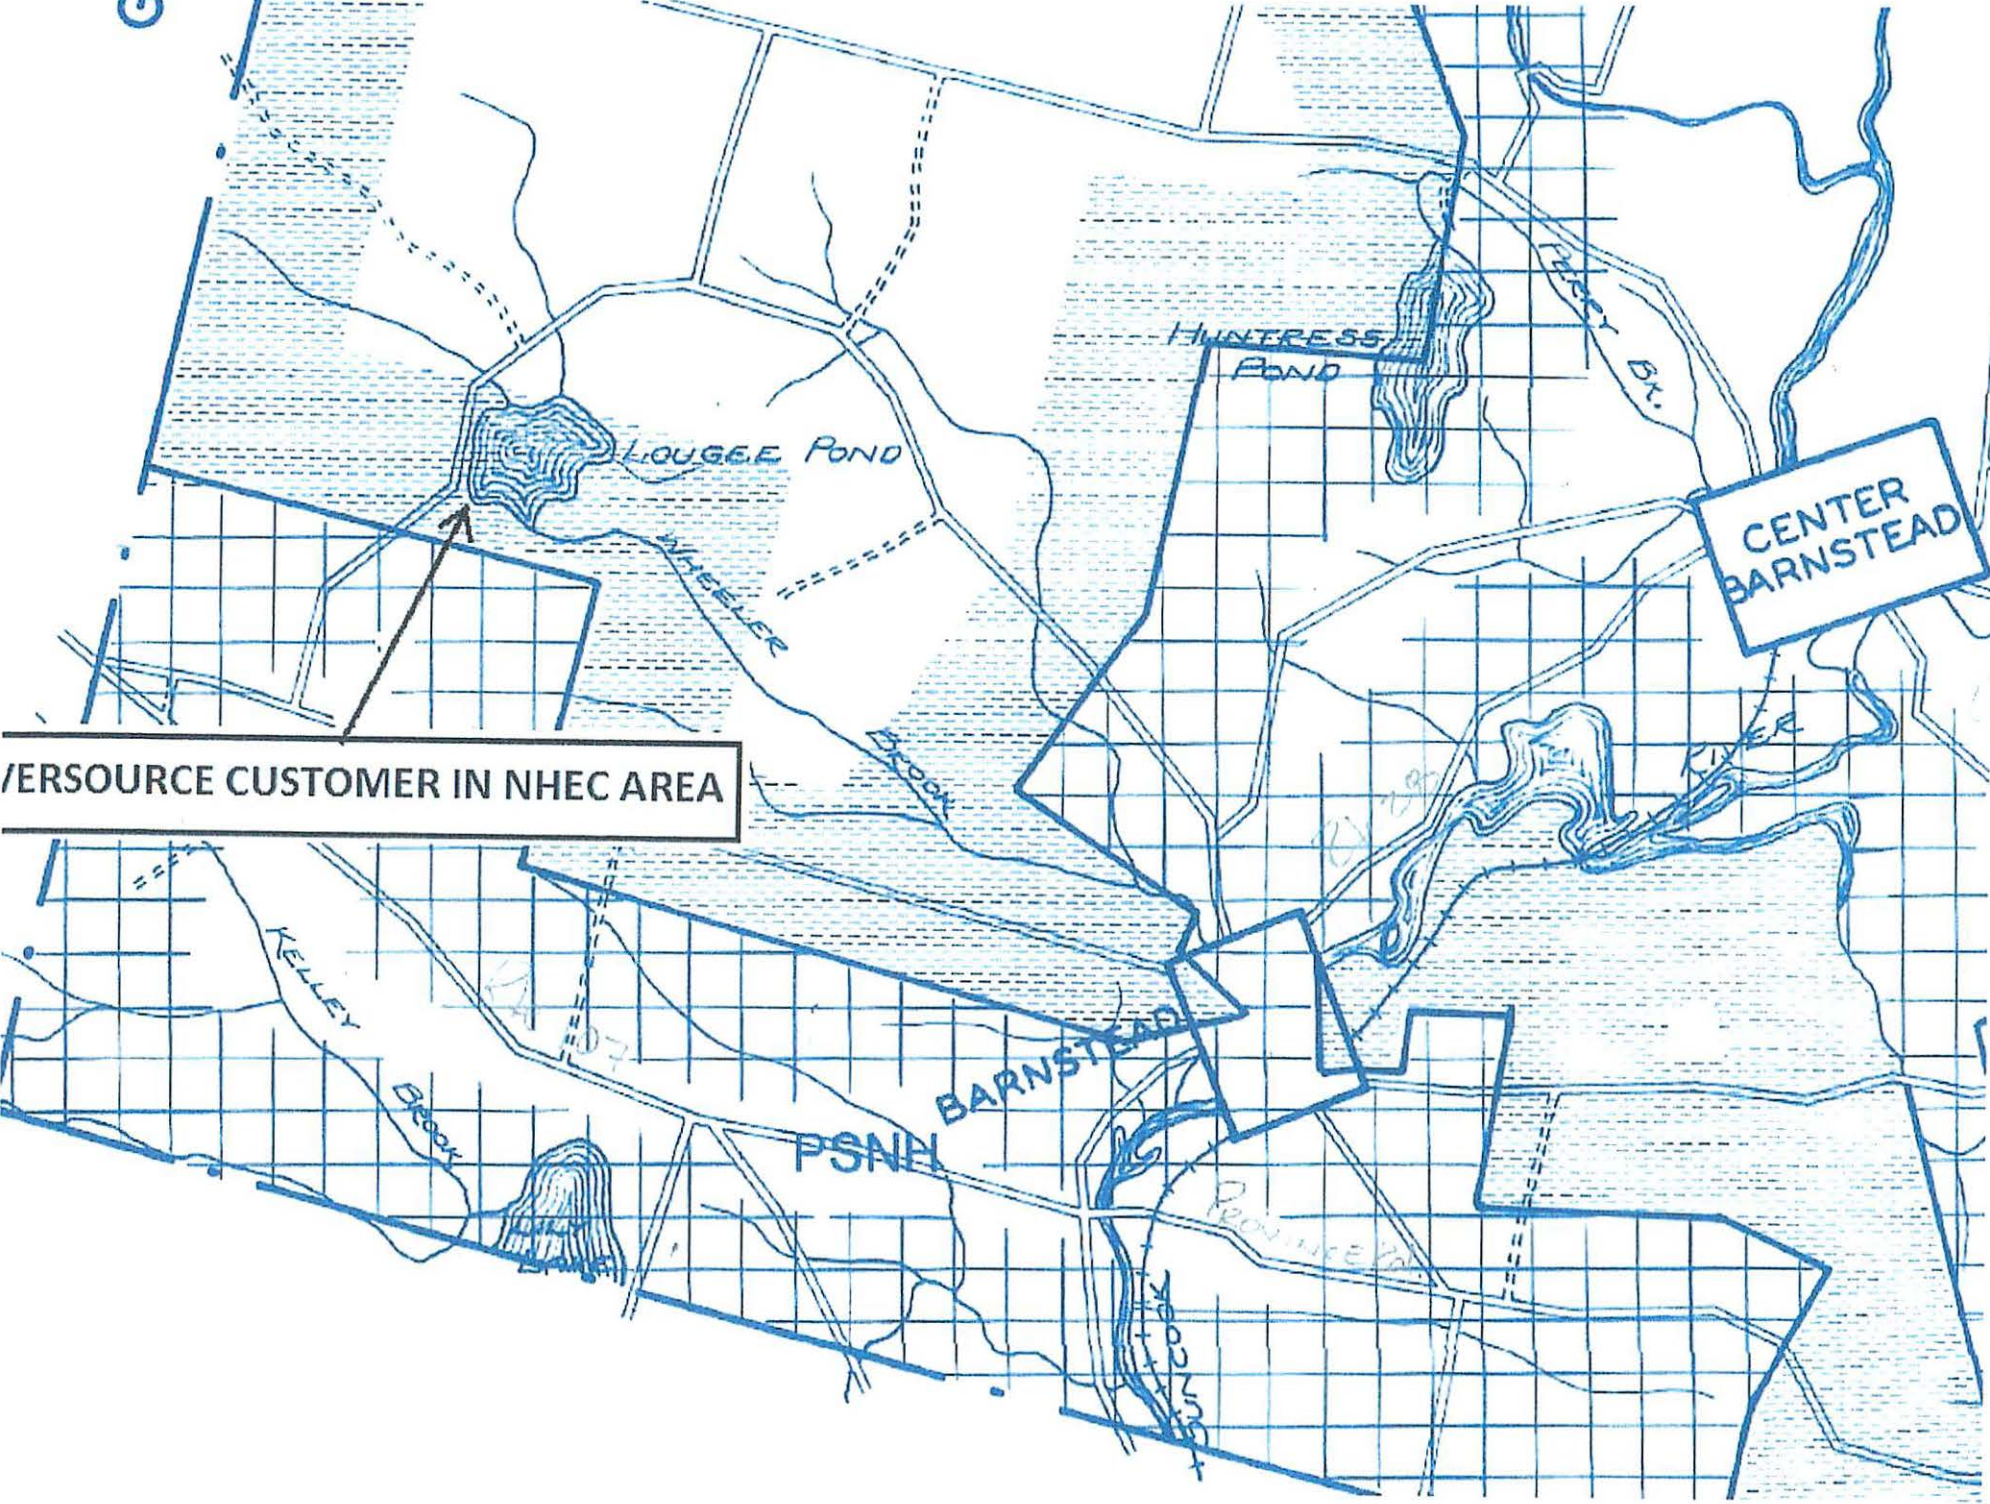

Lougee Pond

NH ELEC. CO-OP
Coles Ledge Rd

Existing Franchise Line

Proposed line change

Ferland House

3287.7 Feet

Garland Road

RESOURCE CUSTOMER IN NHEC AREA

CENTER BARNSTEAD

PSNH BARNSTEAD

PSNH